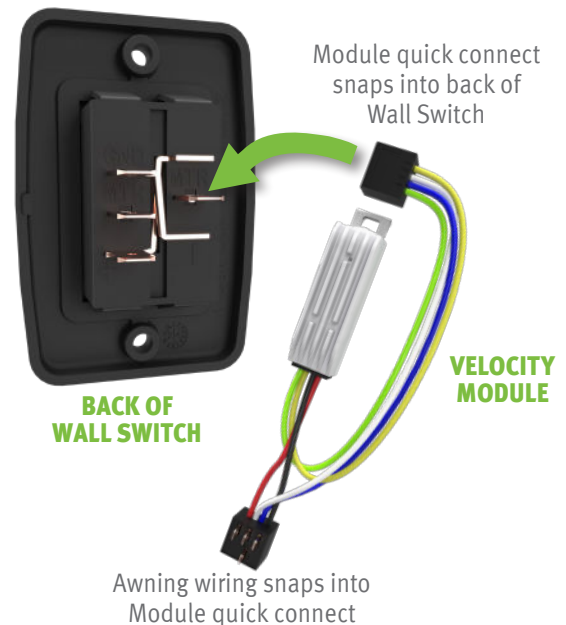

**NEARLY TWICE  
AS FAST AS  
STANDARD  
SWITCHES!**

...now available at  
your local RV dealer.

The Velocity Switch from Velarium uses proprietary technology to safely increase the speed at which your awning deploys and retracts. Integrated soft start technology gently starts the awning motor, increasing motor life. You'll have more time to get out and enjoy the great outdoors. Side-by-side tests have shown the Velarium Velocity Switch to be as much as twice as fast as other awning switches.

## VELOCITY SWITCH FOR VERTICAL ARM AWNINGS

- Nearly **TWICE AS FAST** as standard switches!
- **Easy Installation!**
- **Deploy & retract your awning FASTER**
- **Reduce chance of wind damage**
- **Softstart technology increases awning motor life**
- **An easy-to-install upgrade for existing awning switches\***