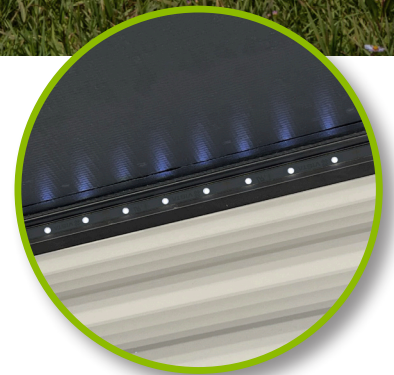

MEET YOUR NEWEST OPTION!

Vertical Arm Awnings designed exclusively for the RV Market.

Improving the awning experience for RV owners, Velarium integrates an easy-to-use pitch adjustment lever. Once locked in place, the canopy angle remains set for a consistent, reliable pitch every time the awning is opened. When a different pitch is desired due to changes in sun angle or other factors, the quick lock mechanism makes re-setting the desired pitch fast and easy.

- **Extruded Aluminum Canopy Edge Rail** –Slides easily into canopy edge “C” channel, making installation fast and with fewer errors.
- **Patent-Pending Pitch Adjustment** –Lock for fast and easy use.
- **Modular Arms** –Interchangeable means fewer stocking parts. Arm sets can be used with any awning width.
- **Manual Override** –In the case of power loss.
- **Attractive LED Lighting** –Along inside canopy rail.
- **Sizes from 10' - 22'** –Available in one-foot increments.
- **High-Quality, Durable Vinyl Canopy**
- **Robust, Extruded Arm Sets**

LED lights along the interior of the awning provide an elegant outdoor space under the protection of the awning canopy.

For more information, visit:
www.velariumawnings.com

Airxcel Brand Portfolio