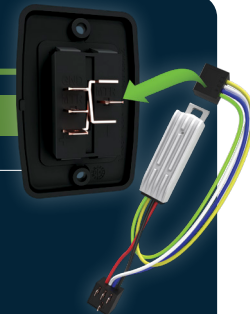

GRADIENT FADE FABRICS

VELOCITY SWITCH

- Nearly TWICE AS FAST as standard switches!
- Easy Installation!
- Deploy & retract your awning FASTER!
- Reduce chance of wind damage
- An easy-to-install upgrade for existing awning switches*

*The Velarium Velocity Switch is compatible with most 12V vertical arm awning brands

VELOCITY SWITCH

VA0801

Control Switch and Harness

Awning wiring snaps into Module quick connect

STANDARD SWITCH ASSEMBLY