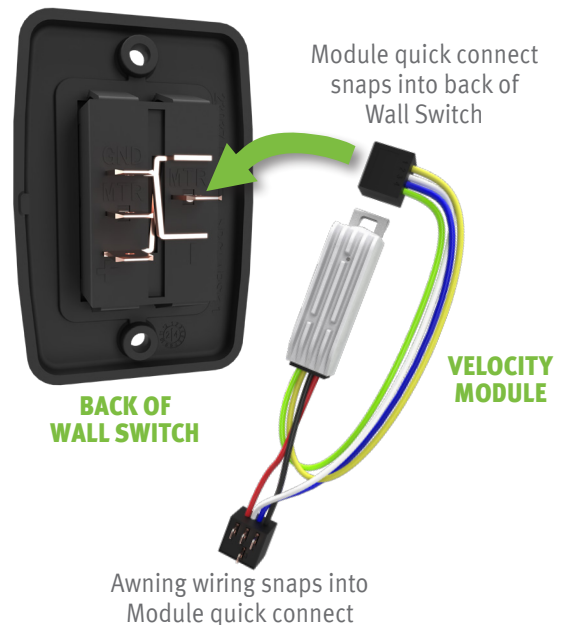

# NEARLY TWICE AS FAST AS STANDARD SWITCHES!

...now available at  
your local RV dealer.

The Velocity Switch from Velarium uses proprietary technology to safely increase the speed at which your awning deploys and retracts. Integrated soft start technology gently starts the awning motor, increasing motor life. You'll have more time to get out and enjoy the great outdoors. Side-by-side tests have shown the Velarium Velocity Switch to be as much as twice as fast as other awning switches.

## VELOCITY SWITCH FOR VERTICAL ARM AWNINGS

- Nearly **TWICE AS FAST** as standard switches!
- **Easy Installation!**
- **Deploy & retract your awning FASTER**
- **Reduce chance of wind damage**
- **Softstart technology increases awning motor life**
- **An easy-to-install upgrade for existing awning switches\***